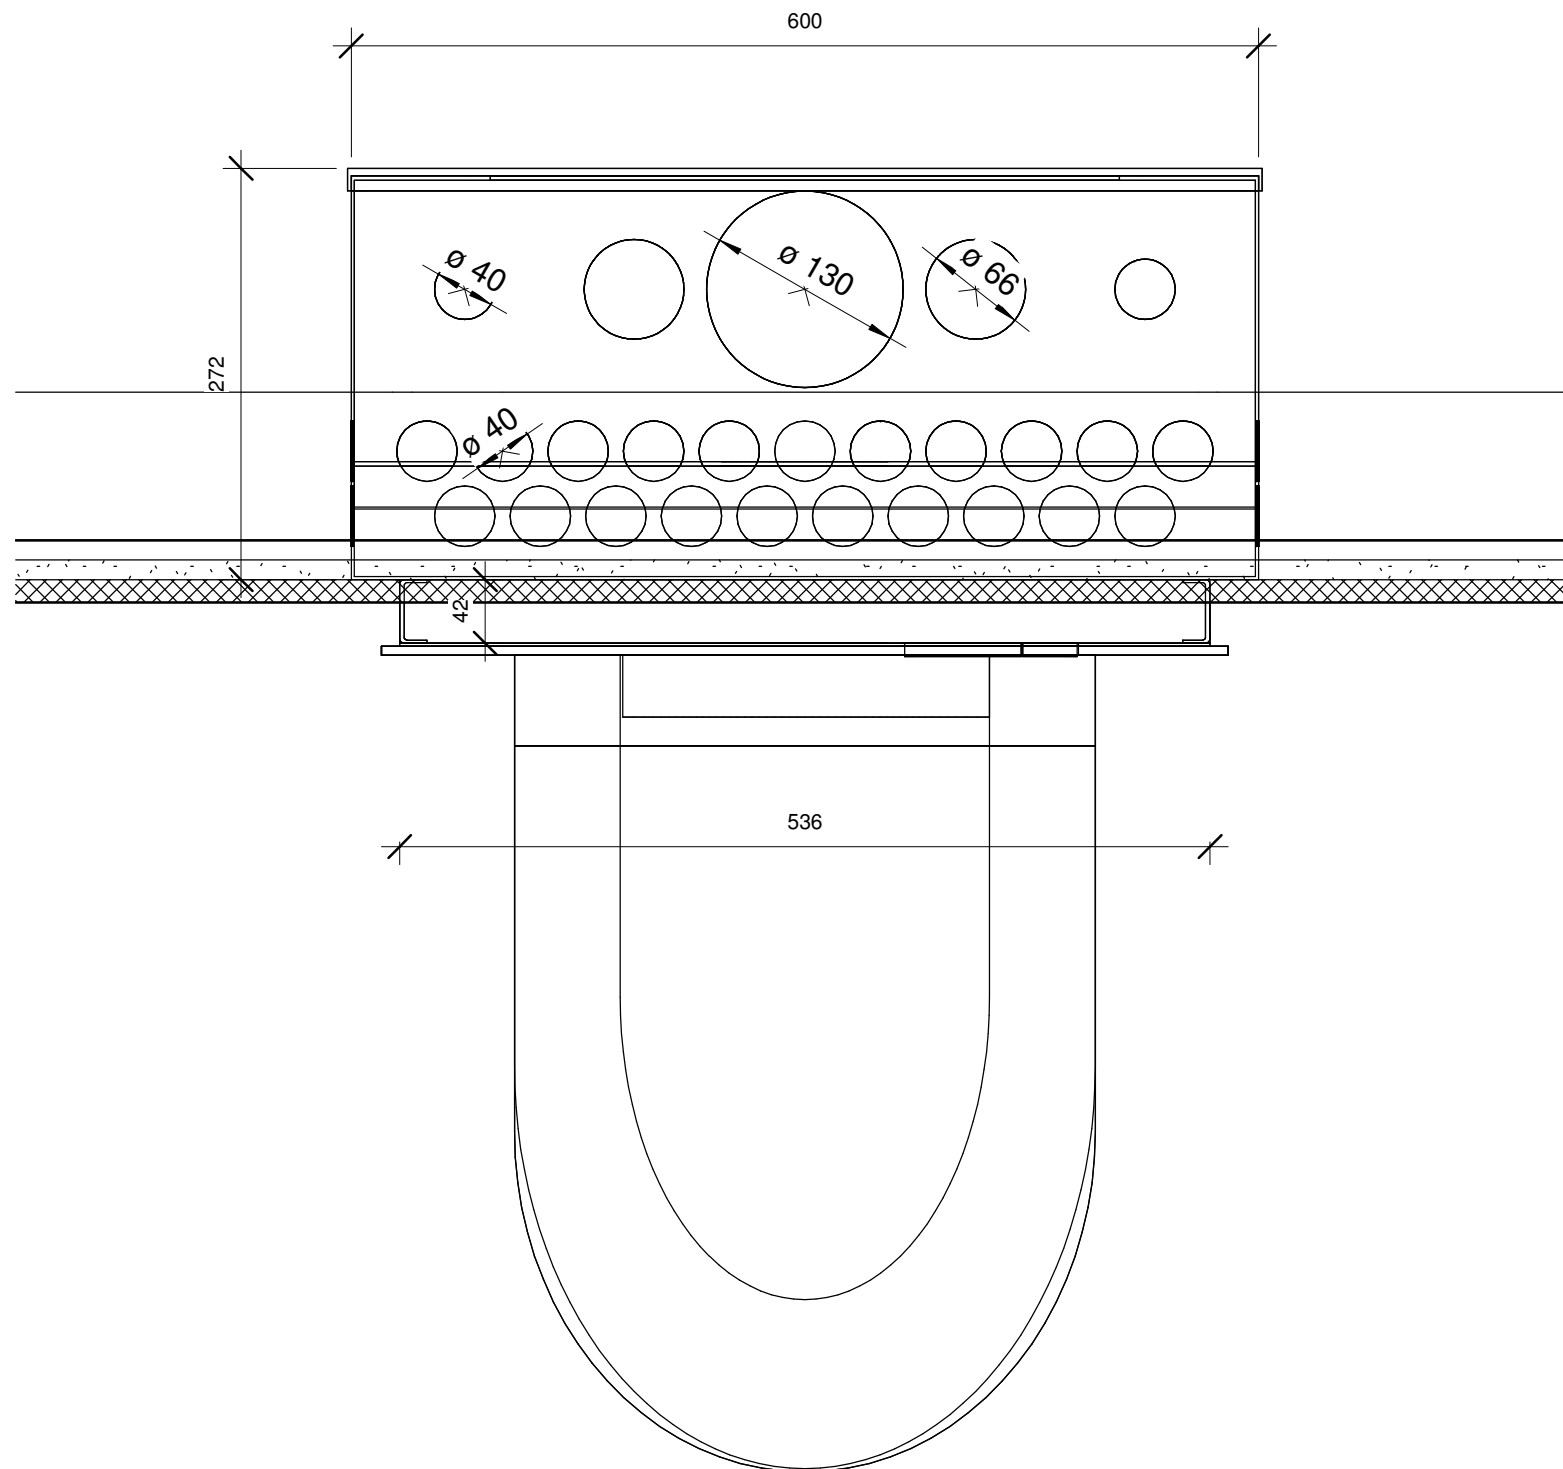

Client Name:	UNOPAX AS	
	Project Name:	Model gallery	
	Project number	21.000	427
	Date	27.01.2021	
Drawn by	UNOPAX	Scale	1 : 5
UNOPAX AS - Holthes vei 2, 4848 Arendal, Norway		Phone: +47 47 87 07 70	E-mail: info@unopax.no

03.02.2021 09:28:04