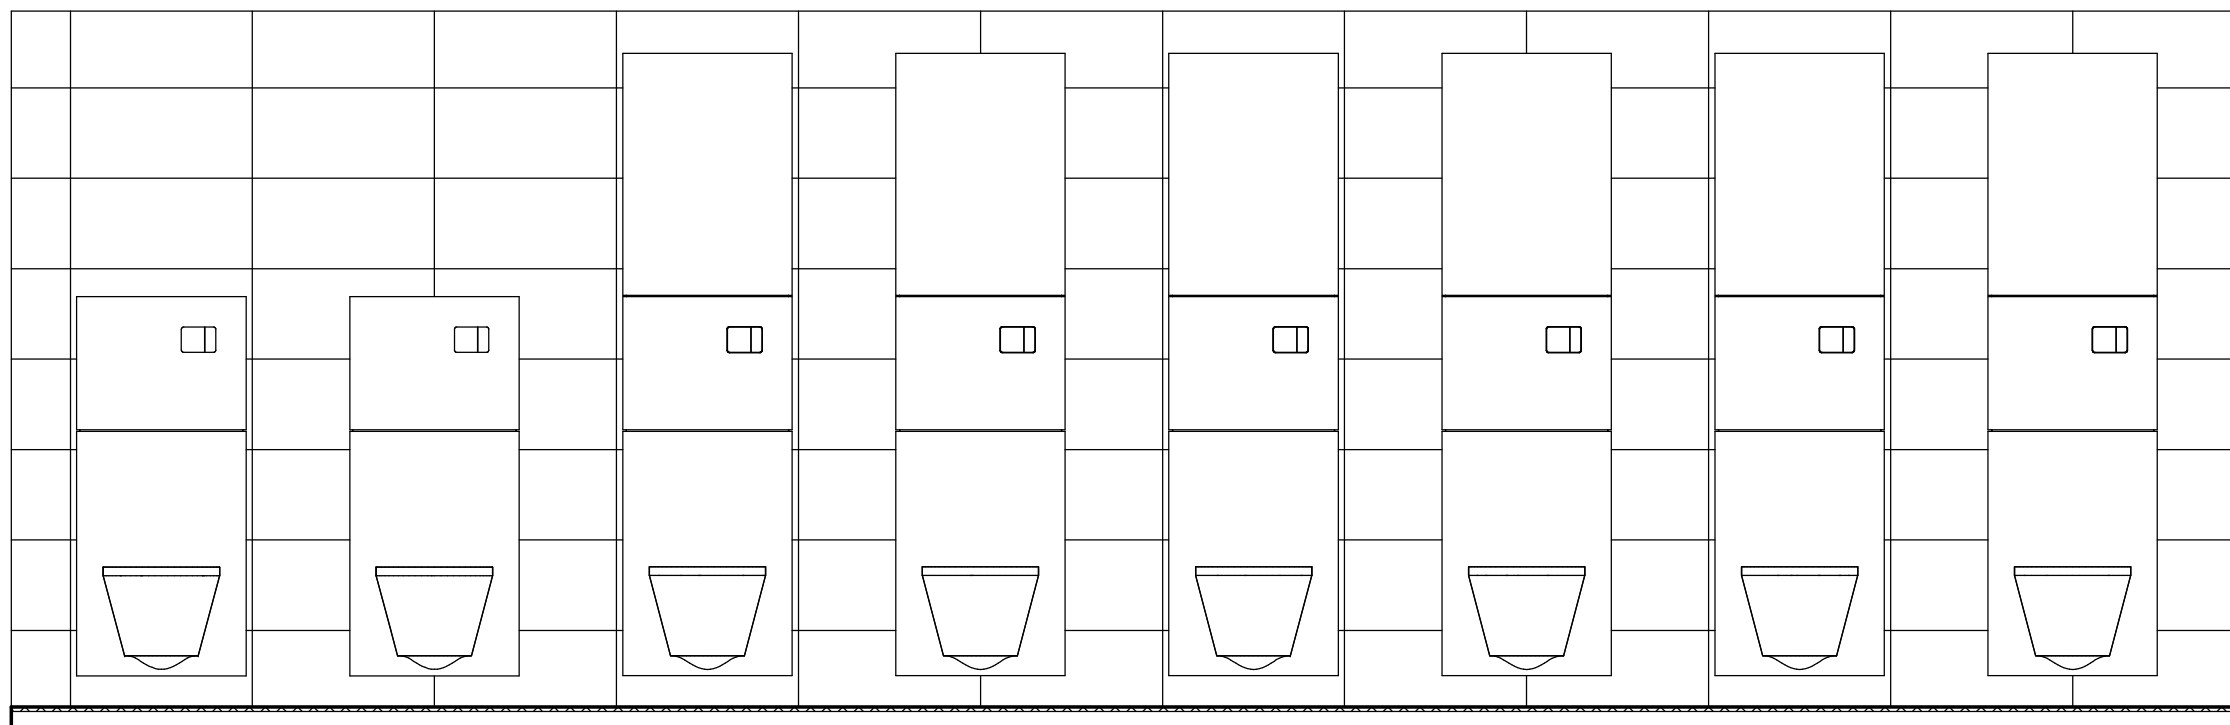

03.02.2021 09:28:02

	Client Name:	UNOPAX AS	
	Project Name:	Model gallery	
	Project number	21.000	420
	Date	27.01.2021	
Drawn by	UNOPAX	Scale	1 : 25
UNOPAX AS - Holthes vei 2, 4848 Arendal, Norway		Phone: +47 47 87 07 70	E-mail: info@unopax.no