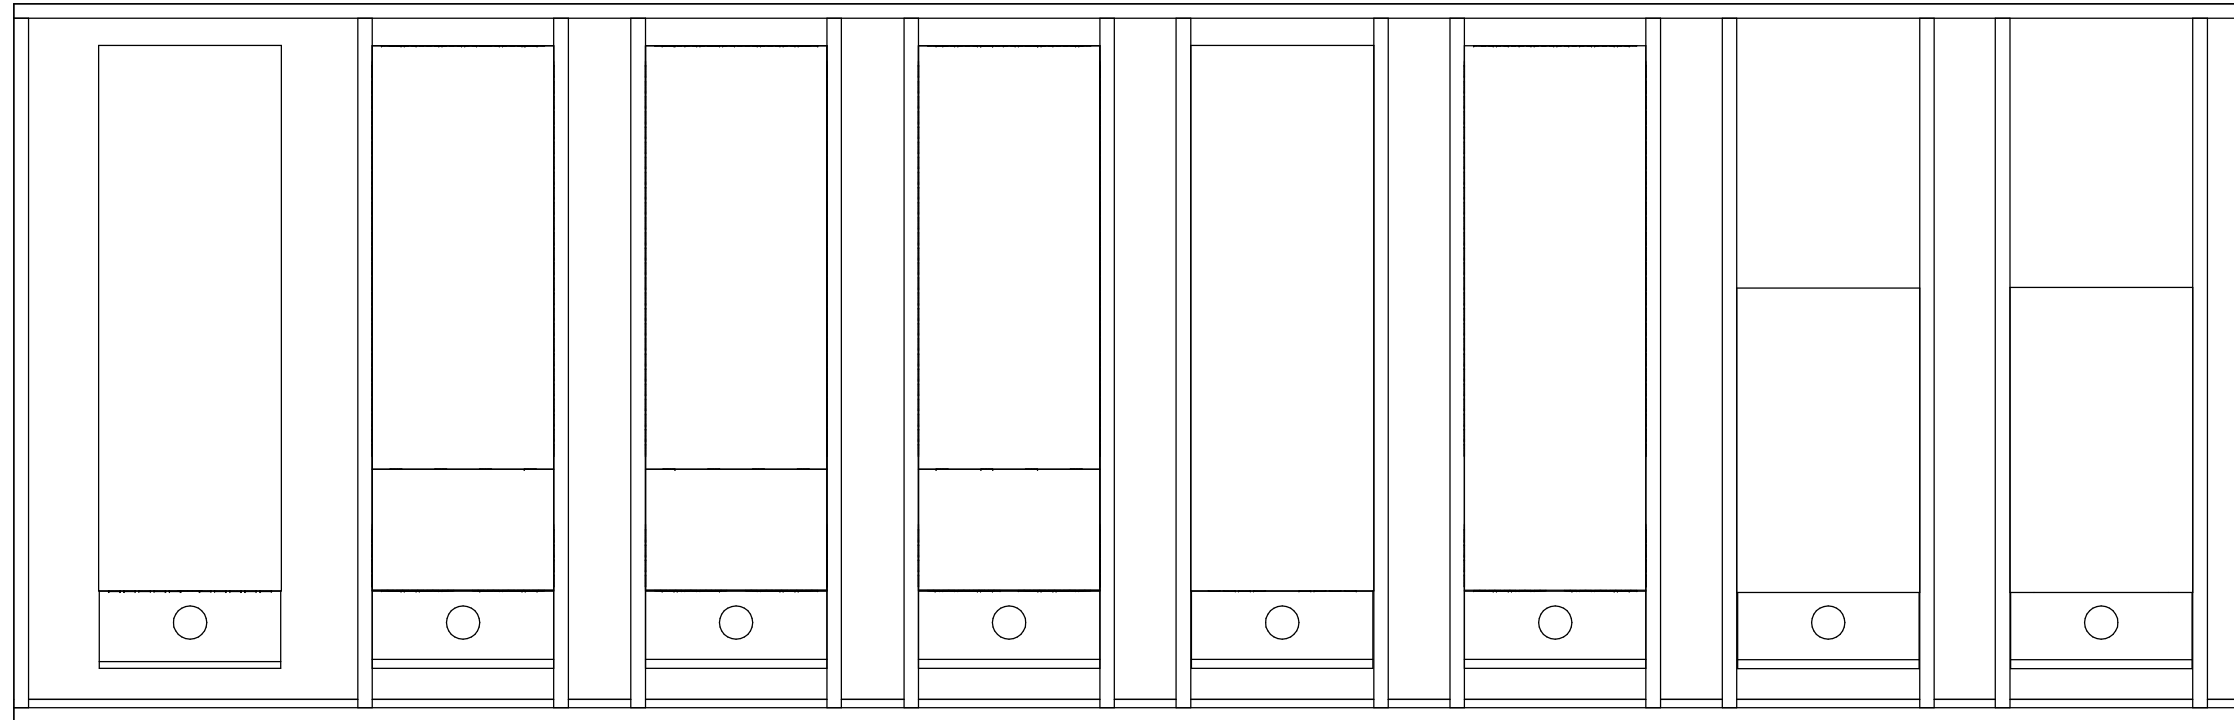

Client Name:	UNOPAX AS	
	Project Name:	Model gallery	
	Project number	21.000	421
	Date	27.01.2021	
Drawn by	UNOPAX	Scale	1 : 25
UNOPAX AS - Holthes vei 2, 4848 Arendal, Norway		Phone: +47 47 87 07 70	E-mail: info@unopax.no