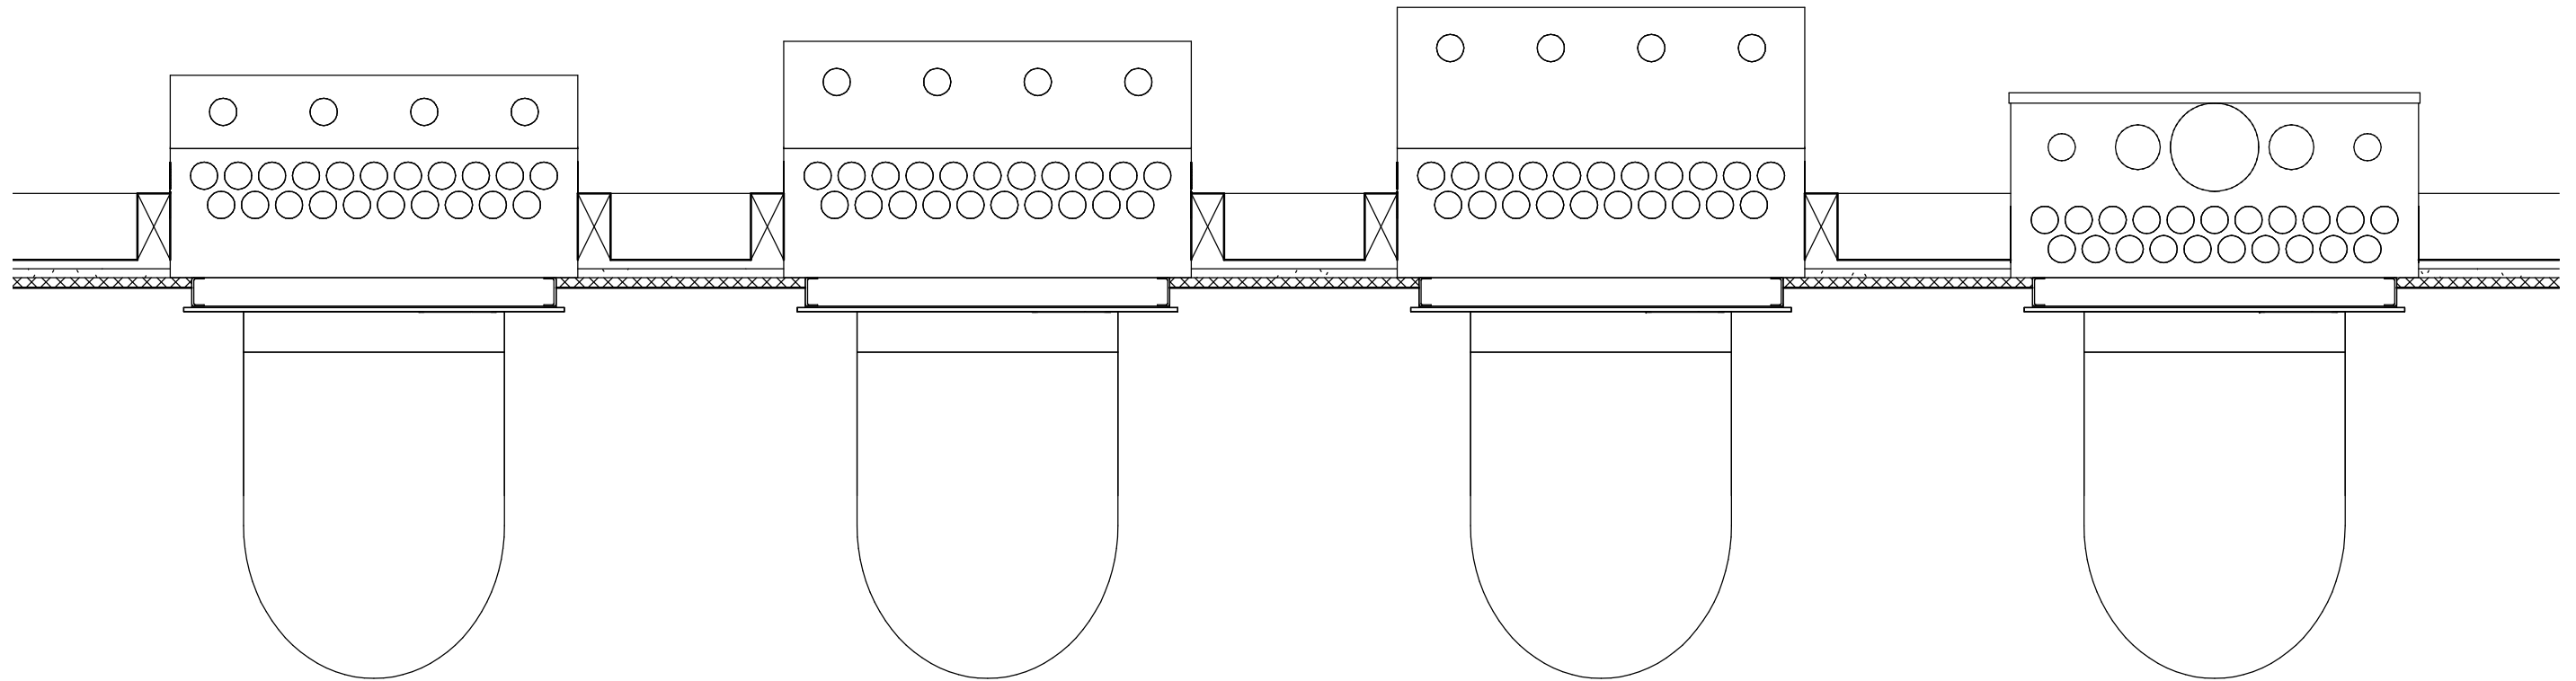

UNOPAX MAXI BP - 400819-100

UNOPAX MAXI BP - 400819-150

UNOPAX MAXI BP - 400819-200

UNOPAX MAXI 300 - UNO-060-006

	Client Name:	UNOPAX AS	
	Project Name:	Model gallery	
	Project number	21.000	221
	Date	27.01.2021	
Drawn by	UNOPAX	Scale	1 : 10
UNOPAX AS - Holthes vei 2, 4848 Arendal, Norway		Phone: +47 47 87 07 70	E-mail: info@unopax.no

03.02.2021 09:28:02