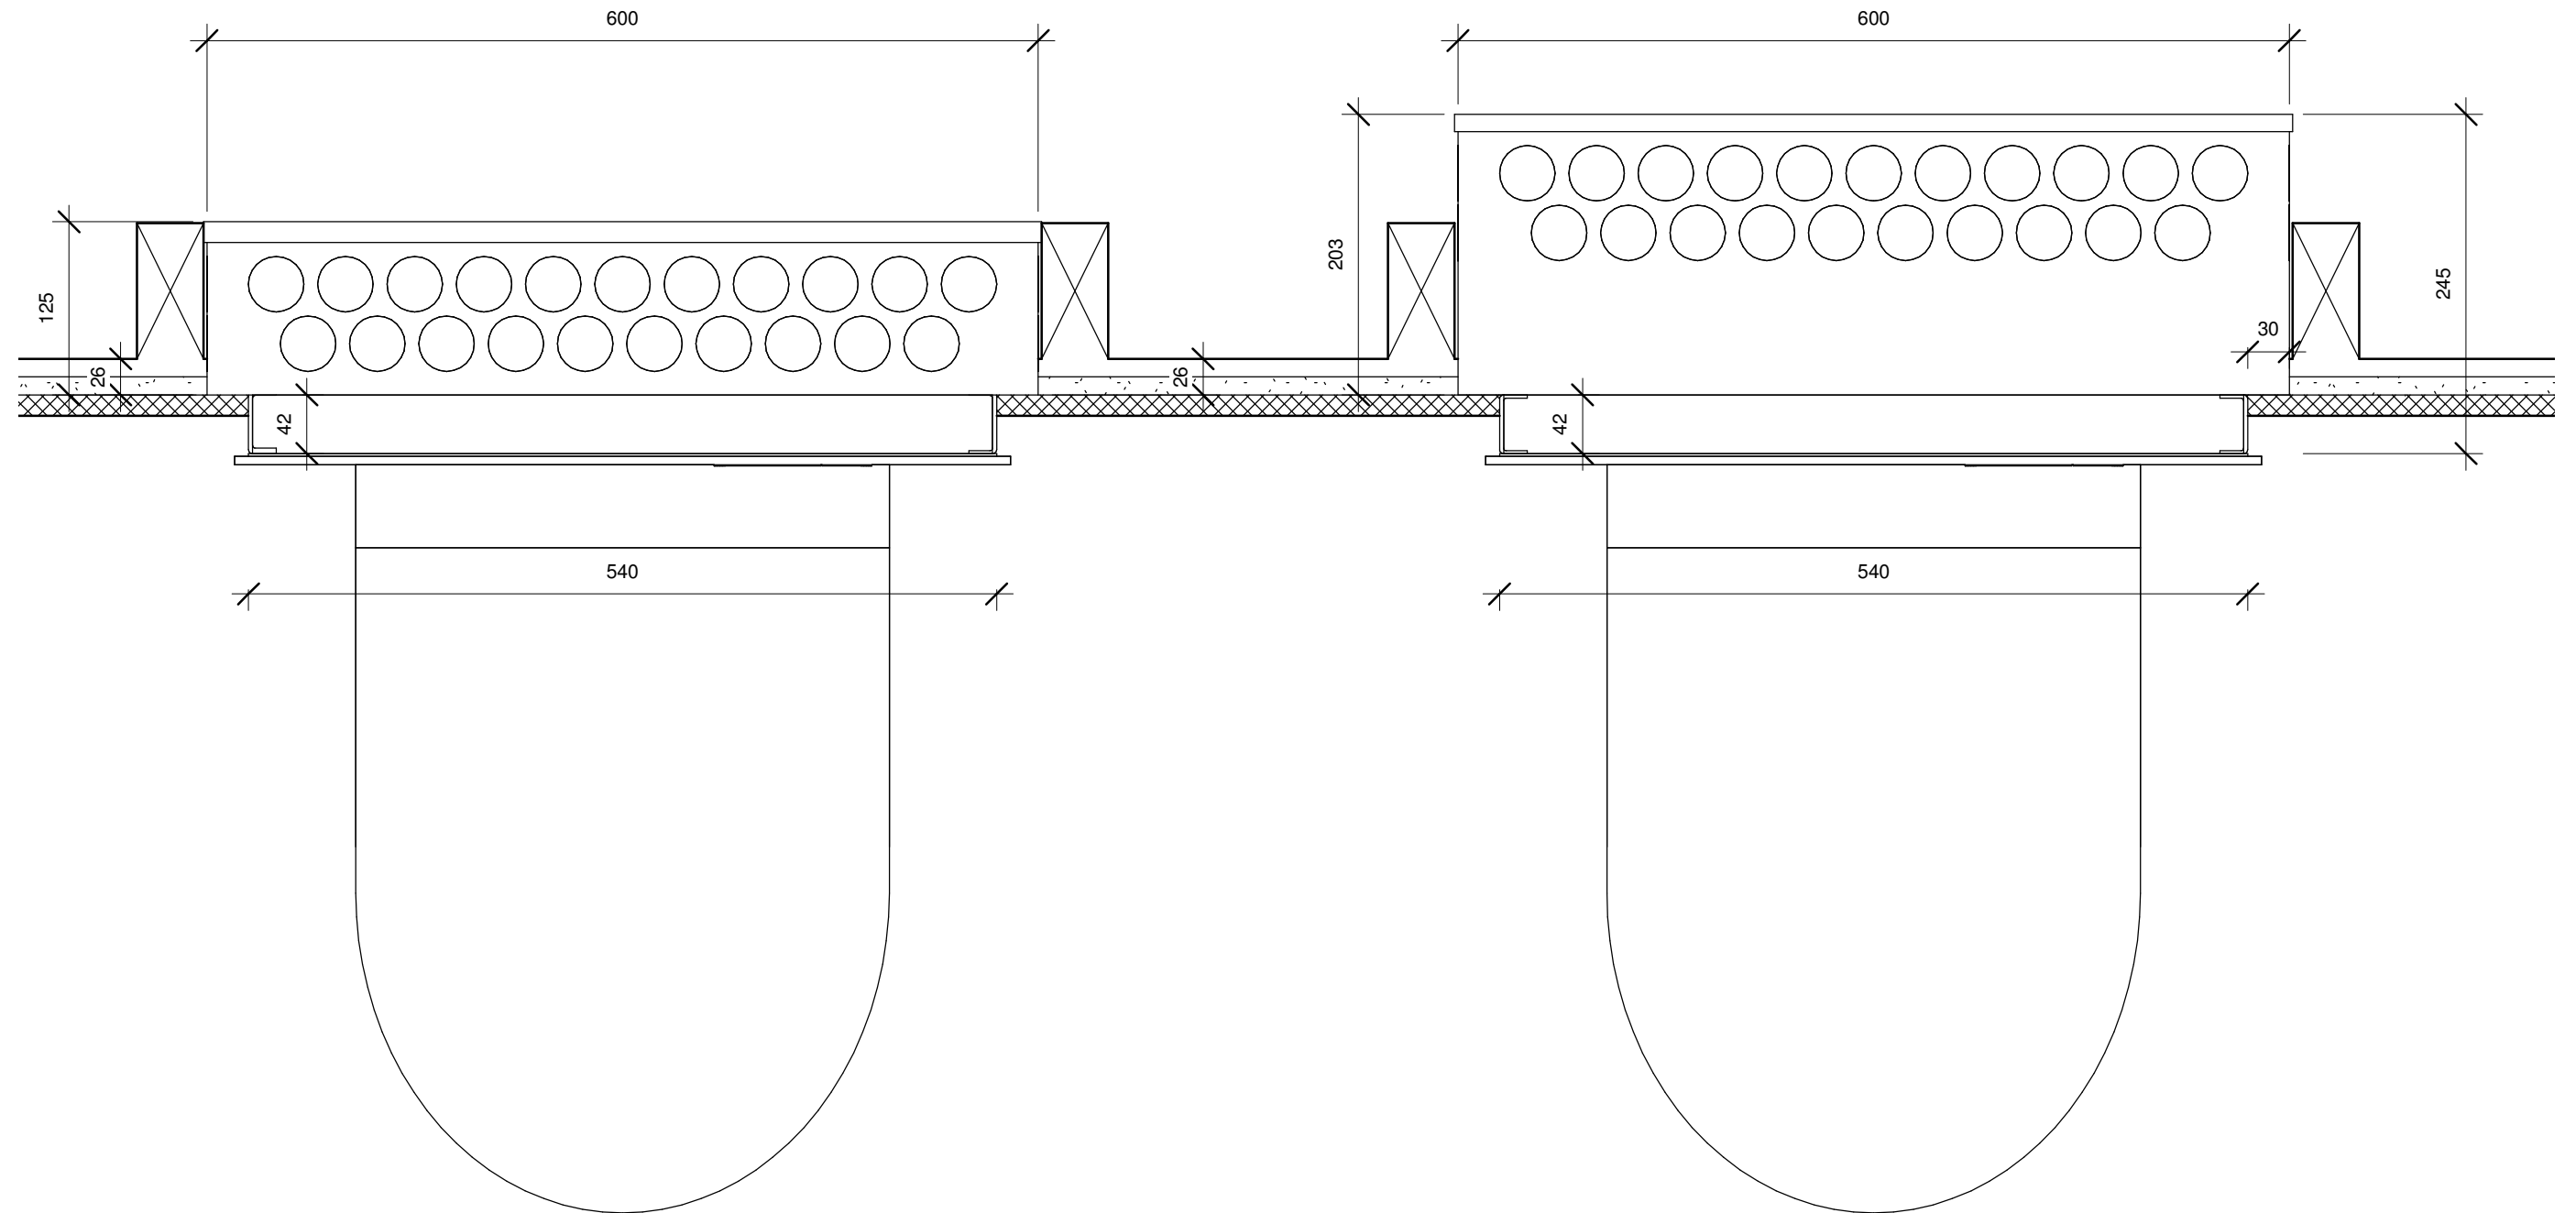

UNOPAX MINI SLIM - UNO-070-007

UNOPAX MINI - UNO-020W

	Client Name:	UNOPAX AS	
	Project Name:	Model gallery	
	Project number	21.000	425
	Date	27.01.2021	
Drawn by	UNOPAX	Scale	1 : 5
UNOPAX AS - Holthes vei 2, 4848 Arendal, Norway		Phone: +47 47 87 07 70	E-mail: info@unopax.no