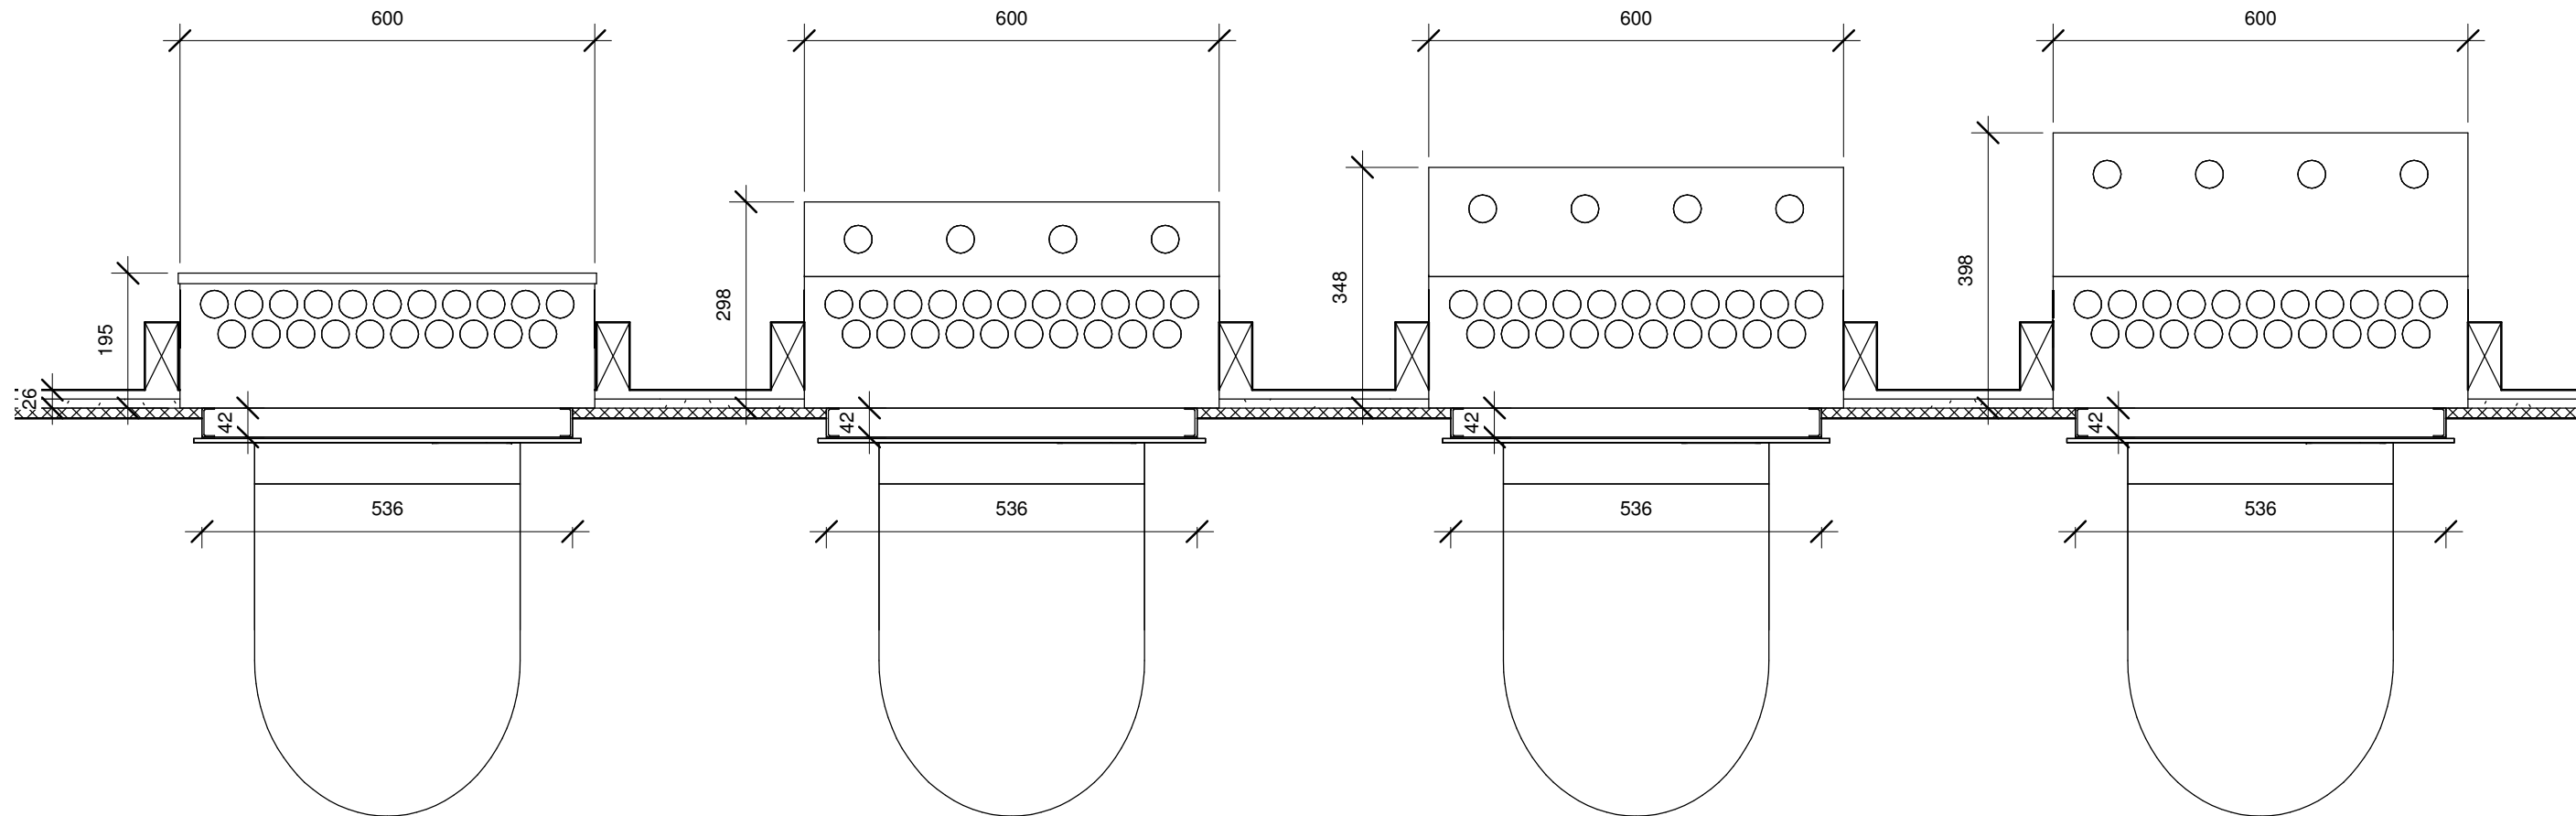

UNOPAX MAXI(NO DOOR) - UNO-030-006

UNOPAX MAXI BP - 400819-100

UNOPAX MAXI BP - 400819-150

UNOPAX MAXI BP - 400819-200

	Client Name:	UNOPAX AS	
	Project Name:	Model gallery	
	Project number	21.000	426
	Date	27.01.2021	
Drawn by	UNOPAX	Scale	1 : 10
UNOPAX AS - Holthes vei 2, 4848 Arendal, Norway		Phone: +47 47 87 07 70	E-mail: info@unopax.no

03.02.2021 09:28:04